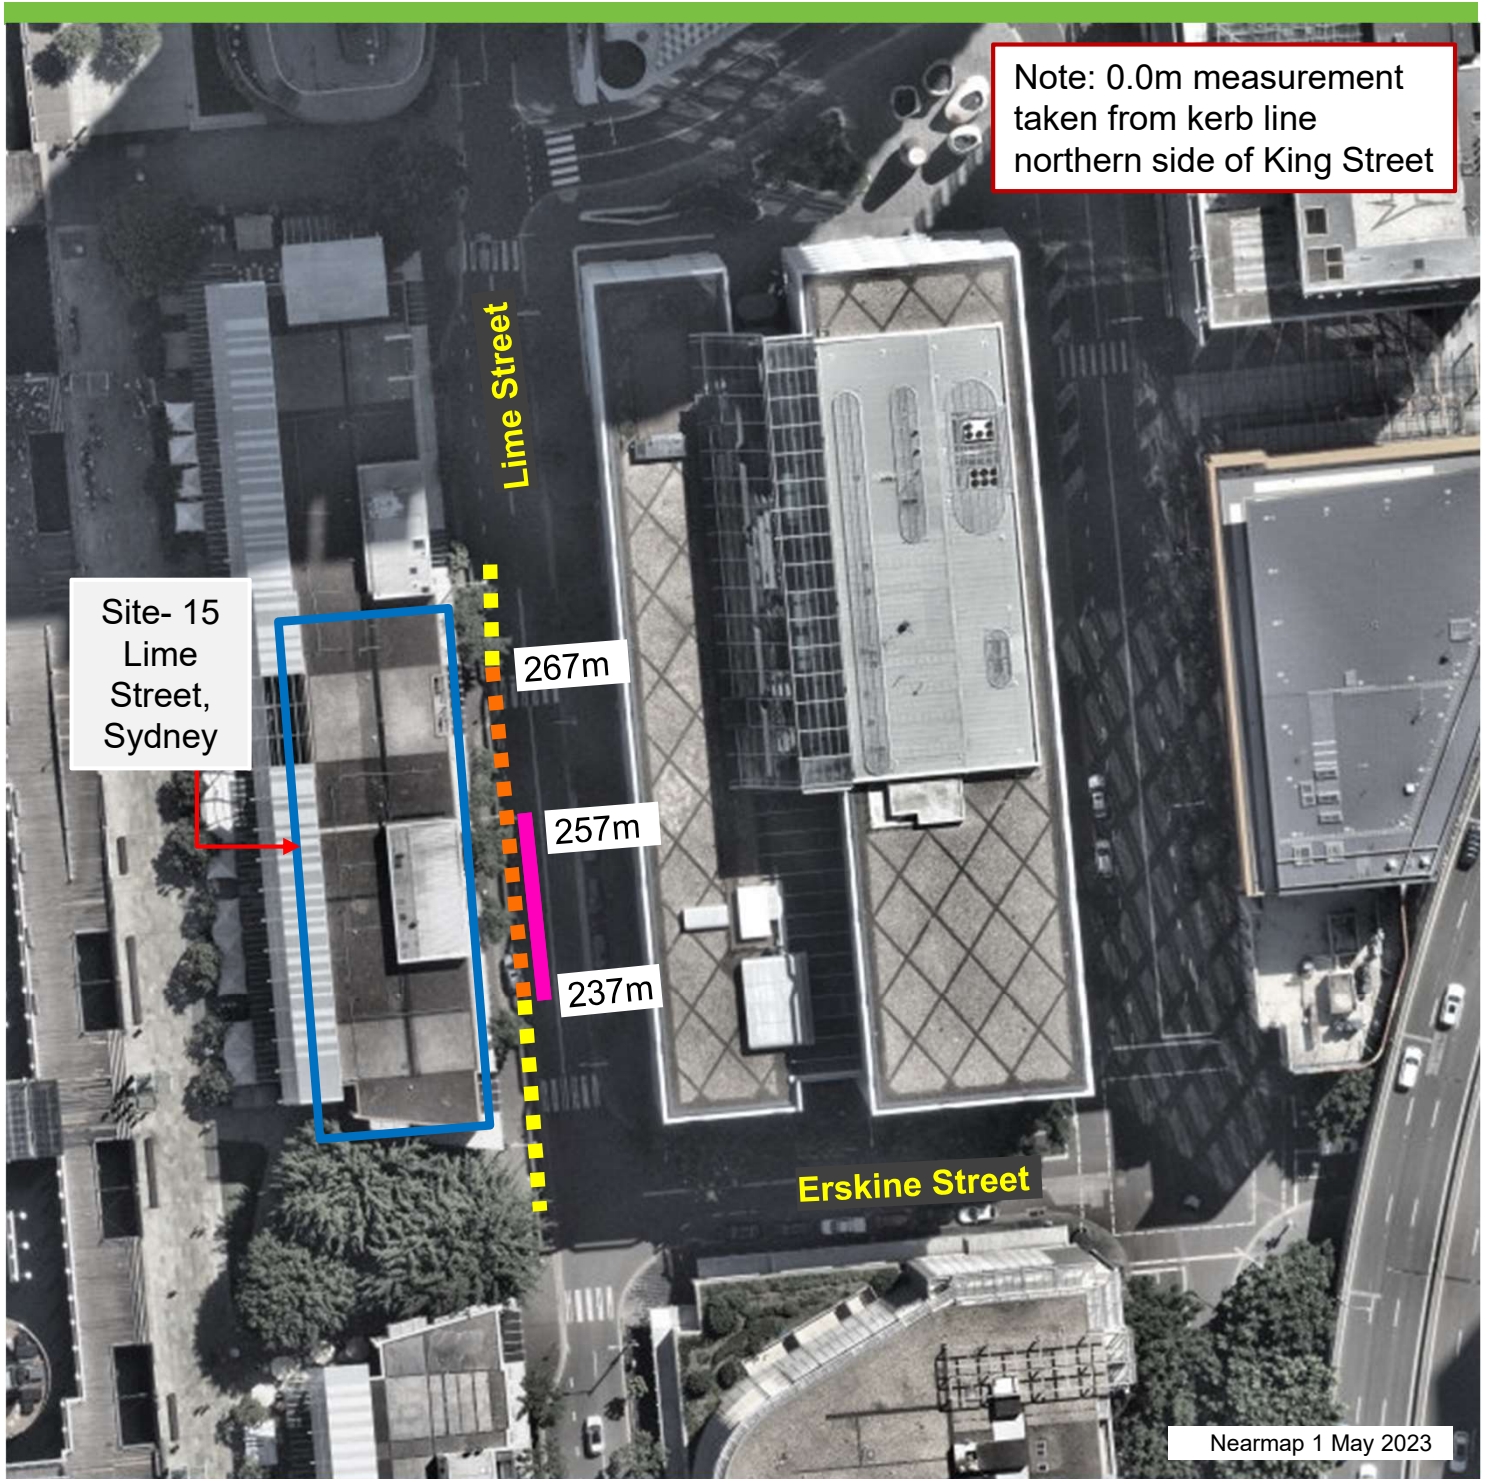

## Lime Street, Sydney Proposed Works Zone

### Existing

-  No Stopping
-  Loading Zone Ticket 6am-8pm  
Mon-Fri 6am-10pm Sat
- Taxi Zone All Other Times

### Proposed

-  Works Zone  
7am-7pm Mon-Fri  
7am-5pm Sat
- Taxi Zone All other Times